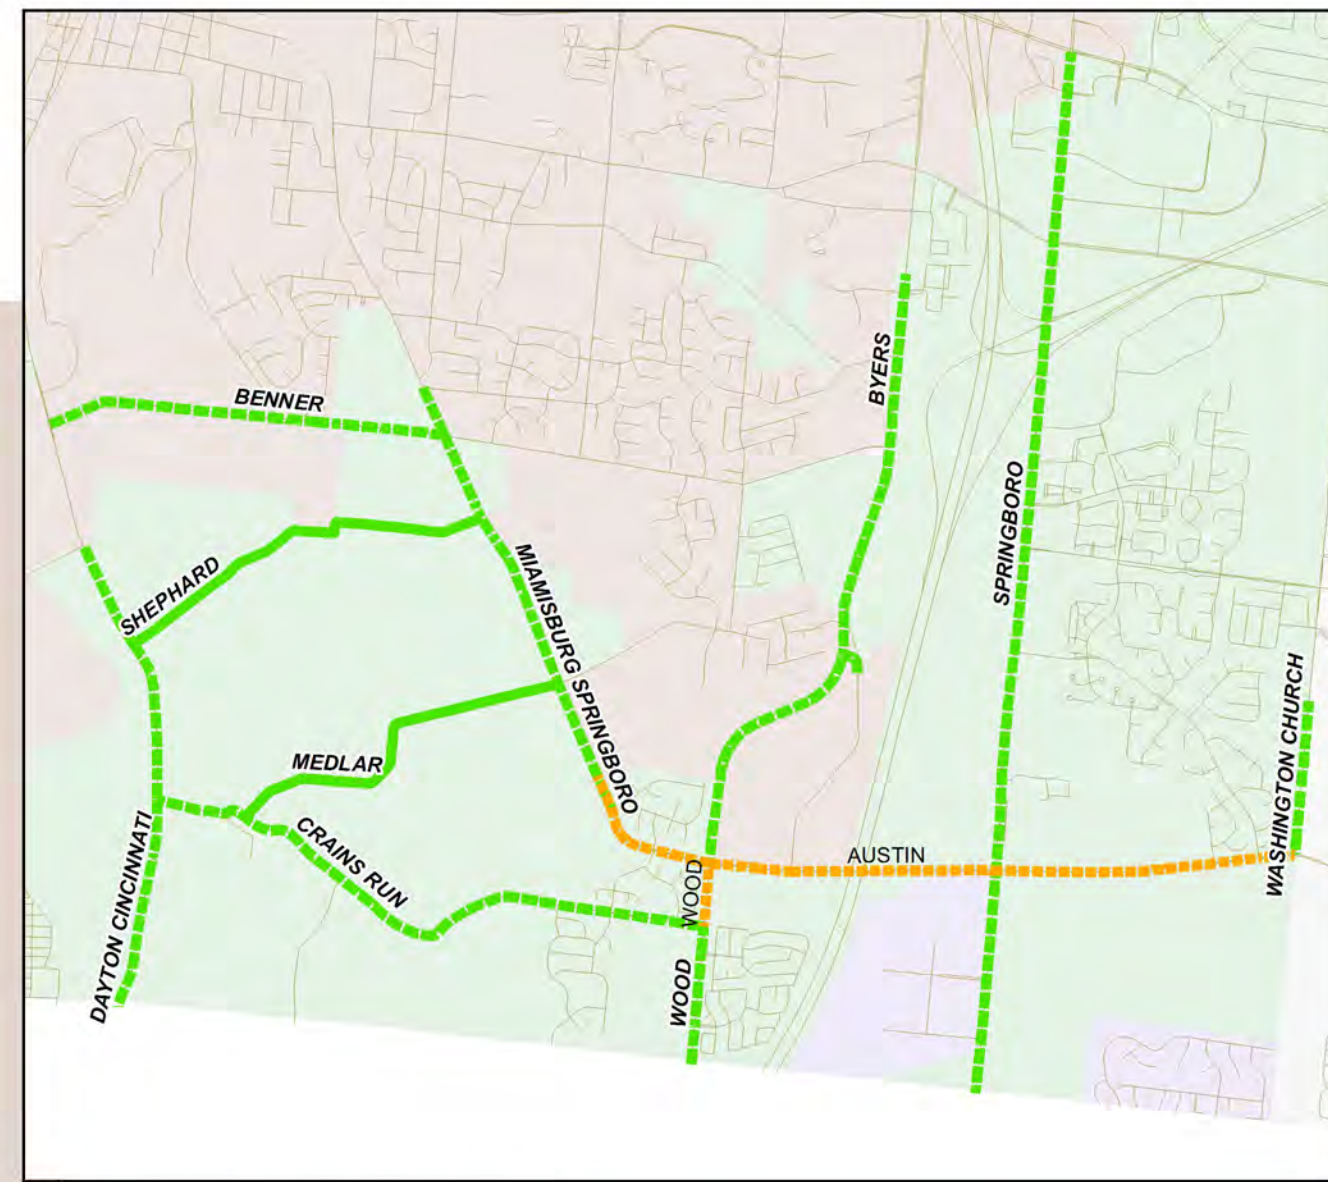

AUSTIN CENTER JEDD TERRITORY AMENDMENT No. THREE

EXHIBIT "A"

STREETS INCLUDED IN JEDD:
 Miamisburg-Springboro Pk. from Wood Rd. to Miamisburg Corp. line
 Byers Rd. from Miamisburg-Springboro Pk. to Miamisburg Corp. line
 Benner Rd. from Miamisburg-Springboro Pk. to Dayton-Cinn. Pk.
 Wood Rd. from Austin Blvd. to Warren Co. line
 Crains Run Rd. from Wood Rd. to Dayton-Cinn. Pk.
 SR 741 from Warren Co. line to Miamisburg Corp. line (SR 725)
 Austin Landing Blvd. from Austin Blvd. to Innovation Dr.
 Innovation Dr. (Entire loop)
 Landing Way from SR 741 to Capital Dr
 Capital Dr from Innovation Dr to Landing Way
 Medlar Rd from Miamisburg-Springboro Pk to Crains Run Rd
 Shephard Rd from Miamisburg-Springboro Pk to Dayton-Cinn. Pk
 Dayton-Cinn. Pk from Miamisburg Corp. line to Warren Co. line